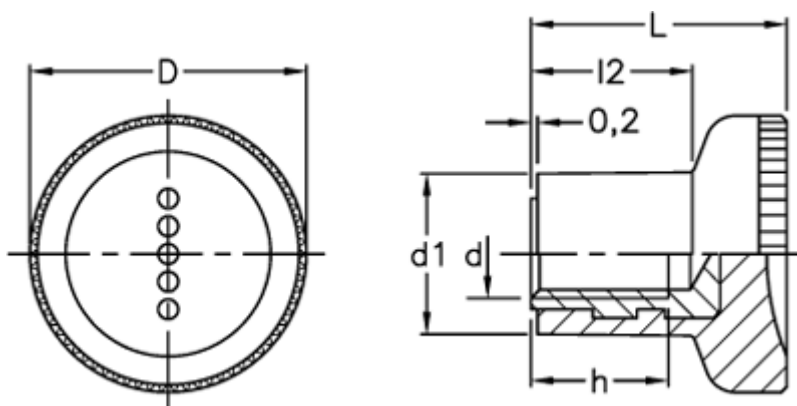

Data Sheet

Article number: 23052423216

Description: E+G Knurled knob
EKK.31-B M10-C6

Measures

D	= 31
d1	= 18.5
d 6H	= M10
h	= 17
L	= 27.0
l2	= 17.0